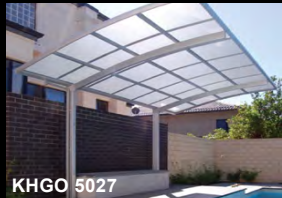

Pool and Spa shading options

Outdoor Kitchen and BBQ shading designs

Genuine & Original
BEWARE OF CHEAP IMITATIONS

PJR INLINE

PJR 5030

KHGO 5027

PJR WIDEBEAM

PJR 5030

PJR 5030

PJF INLINE

PJR SERIES

7 YEARS guarantee

why cantaport

Cantaport delivers a New and Unique Generation of Carports, Patio solutions, Awnings and shading systems. Designed and manufactured in Japan and assembled in Australia. Cantaport uses state-of-the-art technology to the highest standards of design and engineered to Australian & International standards.

PJR INLINE

PJR INLINE

PJR WIDEBEAM

KHGO 5027

PJF SERIES

PJR 5030

Outdoor Kitchens & BBQ's

Cantaport cantilevering roof cover will enhance any outdoor kitchen and BBQ area. Cantilevering option allows for the Cooking Area to be free of Extra posts, Ventilation Circulating throughout the Freestanding Cantilevering Structure and Weatherproof. Cantaport offers an open functional out door space. Built-in gutters and rainwater down pipes ensure an efficient fuss-free-structure. The polycarbonate roofing shields 99% of damaging UV rays from your outdoor cooking appliances. Reduces the heat by 83% to improve your comfort levels & allows filtered light to illuminate under the cantaport roof. Architecturally designed structure featuring anodised aluminum frame, ensures a corrosion free, Termite free Long Lasting Shading Choice. Cantaport Offers an Affordable Alternative.

AVAILABLE AUSTRALIA WIDE

Outdoor living shading options Modern Car, Caravan & Boat Covers

**MADE
IN
JAPAN**

PJF Y CONNECTION

PJR SERIES

Car, Caravan & Boat shading alternative

The real Advantage of installing the Cantaport shading system for your Car, Boat and Caravan is the flexibility of only having two main posts & Having three sides open, Cantilevering shade.