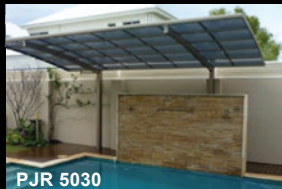

Pool and Spa shading options

Outdoor Kitchen and BBQ shading designs

Genuine & Original
BEWARE OF CHEAP IMITATIONS

PJR INLINE

PJR 5030

KHGO 5027

PJR WIDEBEAM

PJR 5030

PJR 5030

PJF INLINE

PJR SERIES

7 YEARS guarantee

why cantaport

Cantaport delivers a New and Unique Generation of Carports, Patio solutions, Awnings and shading systems. Designed and manufactured in Japan and assembled in Australia. Cantaport uses state-of-the-art technology to the highest standards of design and engineered to Australian & International standards.

PJR INLINE

PJR INLINE

PJR WIDEBEAM

KHGO 5027

PJF SERIES

PJR 5030

Outdoor Kitchens & BBQ's

Cantaport cantilevering roof cover will enhance any outdoor kitchen and BBQ area. Cantilevering option allows for the Cooking Area to be free of Extra posts, Ventilation Circulating throughout the Freestanding Cantilevering Structure and Weatherproof. Cantaport offers an open functional out door space. Built-in gutters and rainwater down pipes ensure an efficient fuss-free-structure. The polycarbonate roofing shields 99% of damaging UV rays from your outdoor cooking appliances. Reduces the heat by 83% to improve your comfort levels & allows filtered light to illuminate under the cantaport roof. Architecturally designed structure featuring anodised aluminum frame, ensures a corrosion free, Termite free Long Lasting Shading Choice. Cantaport Offers an Affordable Alternative.

AVAILABLE AUSTRALIA WIDE

Outdoor living shading options Modern Car, Caravan & Boat Covers

**MADE
IN
JAPAN**

PJF Y CONNECTION

PJR SERIES

Car, Caravan & Boat shading alternative

The real Advantage of installing the Cantaport shading system for your Car, Boat and Caravan is the flexibility of only having two main posts & Having three sides open, Cantilevering shade.