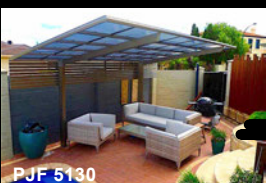

Architectural shading designs MADE IN JAPAN

cantaport