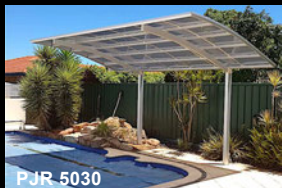

Pool and Spa shading options

Outdoor Kitchen and BBQ shading designs

Genuine & Original
BEWARE OF CHEAP IMITATIONS

PJR INLINE

PJR 5030

KHGO 5027

PJR WIDEBEAM

PJR 5030

PJR 5030

PJF INLINE

PJR SERIES

7 YEARS guarantee

why cantaport

Cantaport delivers a New and Unique Generation of Carports, Patio solutions, Awnings and shading systems. Designed and manufactured in Japan and assembled in Australia. Cantaport uses state-of-the-art technology to the highest standards of design and engineered to Australian & International standards.

PJR INLINE

PJR INLINE

PJR WIDEBEAM

KHGO 5027

PJF SERIES

PJR 5030

Outdoor Kitchens & BBQ's

Cantaport cantilevering roof cover will enhance any outdoor kitchen and BBQ area. Cantilevering option allows for the Cooking Area to be free of Extra posts, Ventilation Circulating throughout the Freestanding Cantilevering Structure and Weatherproof. Cantaport offers an open functional out door space. Built-in gutters and rainwater down pipes ensure an efficient fuss-free-structure. The polycarbonate roofing shields 99% of damaging UV rays from your outdoor cooking appliances. Reduces the heat by 83% to improve your comfort levels & allows filtered light to illuminate under the cantaport roof. Architecturally designed structure featuring anodised aluminum frame, ensures a corrosion free, Termite free Long Lasting Shading Choice. Cantaport Offers an Affordable Alternative.

AVAILABLE AUSTRALIA WIDE

Outdoor living shading options Modern Car, Caravan & Boat Covers

**MADE
IN
JAPAN**

PJF Y CONNECTION

PJR SERIES

Car, Caravan & Boat shading alternative

The real Advantage of installing the Cantaport shading system for your Car, Boat and Caravan is the flexibility of only having two main posts & Having three sides open, Cantilevering shade.