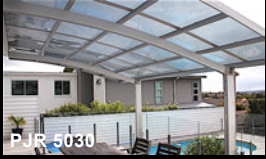

Architectural shading designs MADE IN JAPAN

cantaport